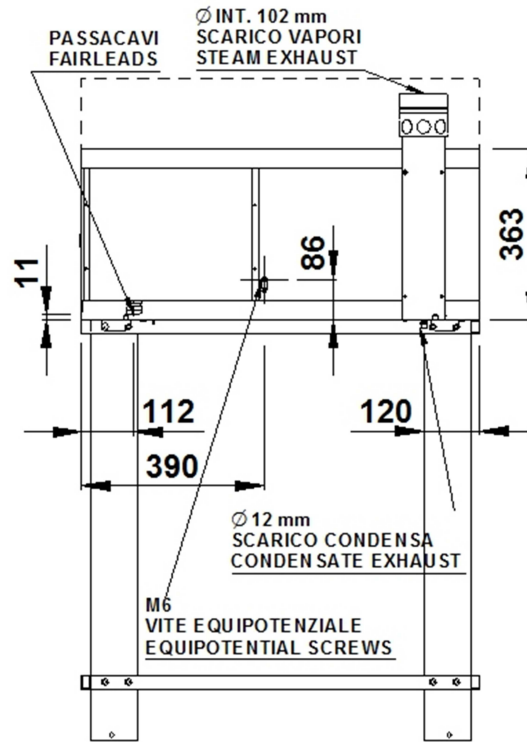

Masszeichnung

MORETTI Elektro-Pizzaofen iDeck M 60.60 DIGITAL

[Art. 493060060111]

TOP VIEW

REAR VIEW

RIGHT SIDE VIEW