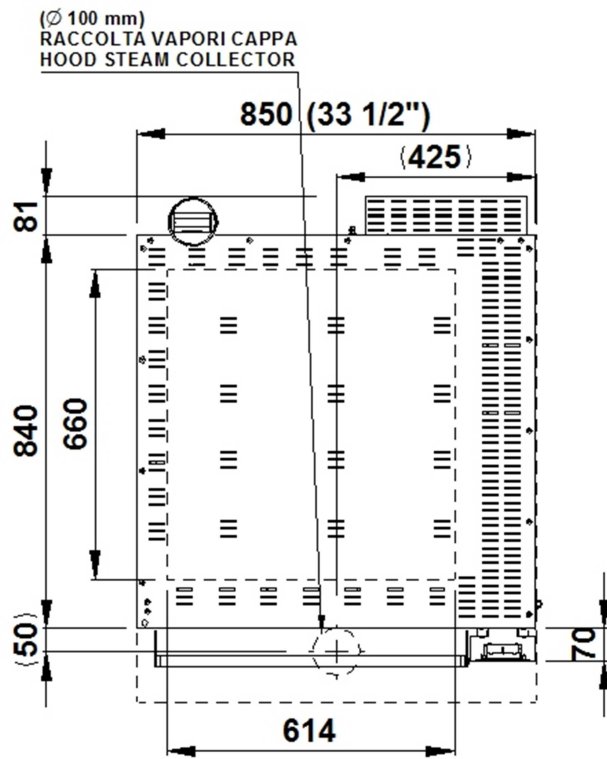

Masszeichnung

MORETTI Elektro-Pizzaofen iDeck M 60.60 DIGITAL

[Art. 493060060111]

TOP VIEW

REAR VIEW

RIGHT SIDE VIEW