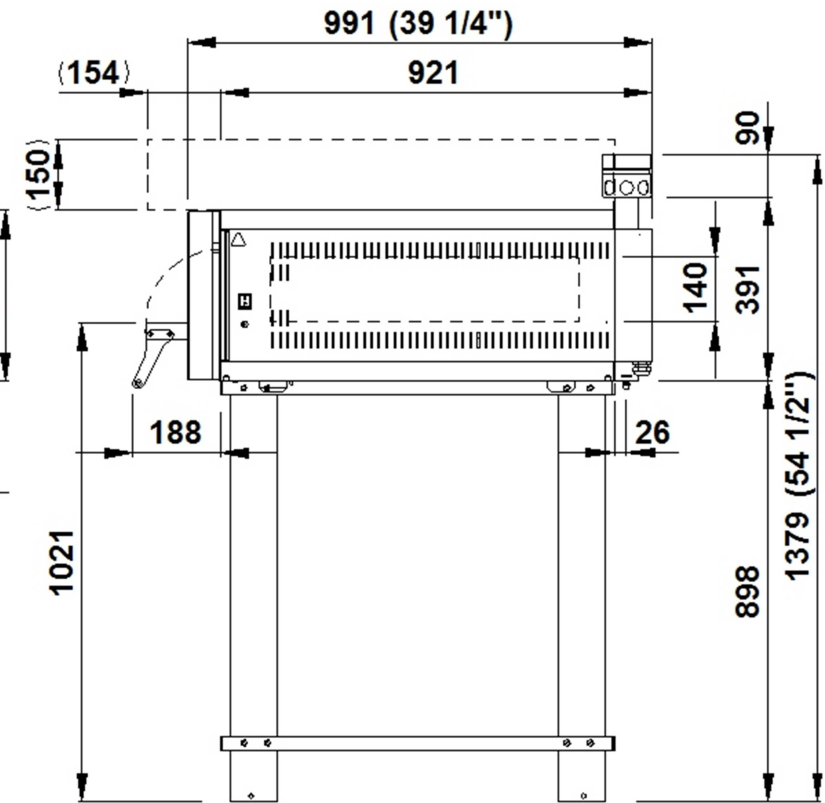

Masszeichnung

MORETTI Elektro-Pizzaofen iDeck M 60.60 DIGITAL

[Art. 493060060111]

TOP VIEW

REAR VIEW

RIGHT SIDE VIEW