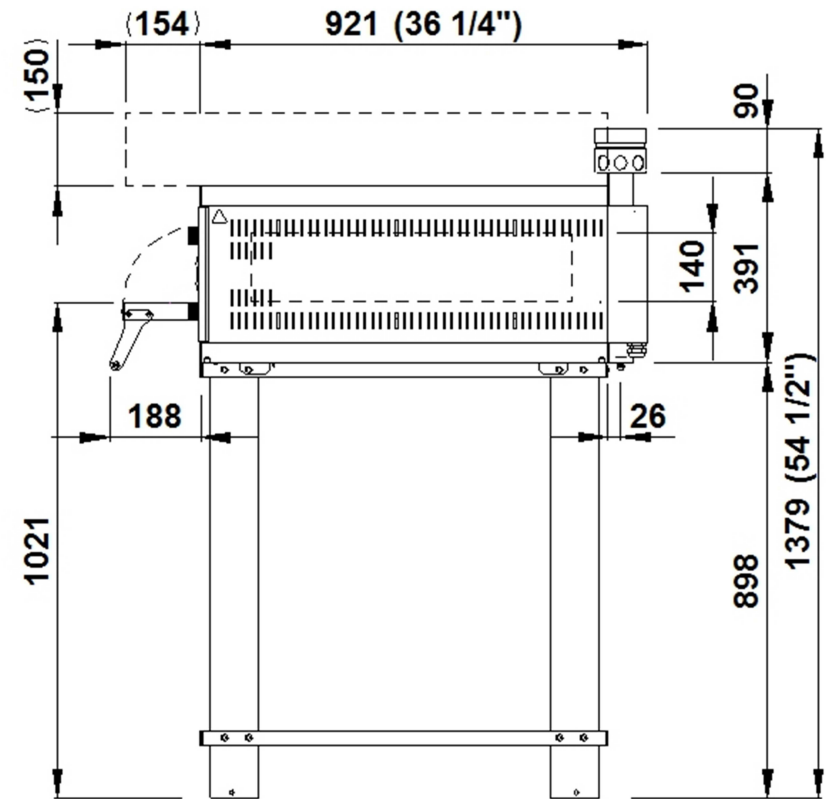

Masszeichnung

MORETTI Elektro-Pizzaofen iDeck PM 60.60

[Art. 493060060100-I]

TOP VIEW

REAR VIEW

RIGHT SIDE VIEW