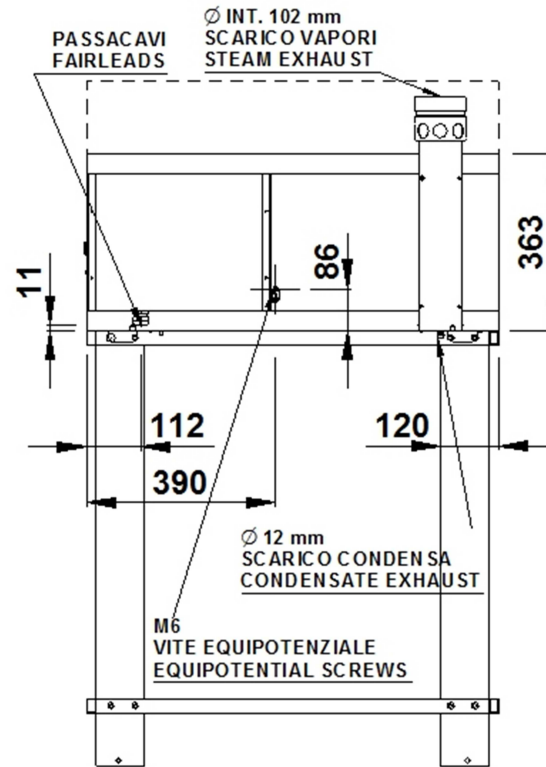

Masszeichnung

MORETTI Elektro-Pizzaofen iDeck PM 60.60

[Art. 493060060100-I]

TOP VIEW

REAR VIEW

RIGHT SIDE VIEW