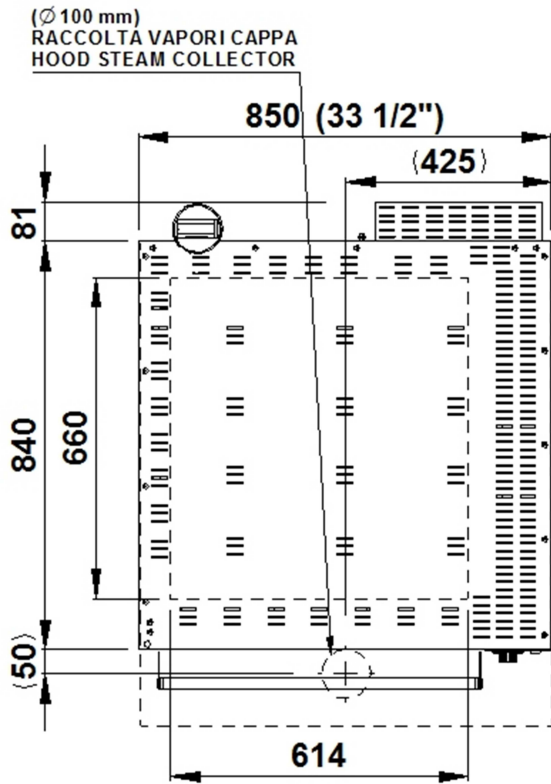

Masszeichnung

MORETTI Elektro-Pizzaofen iDeck PM 60.60

[Art. 493060060100-I]

TOP VIEW

REAR VIEW

RIGHT SIDE VIEW