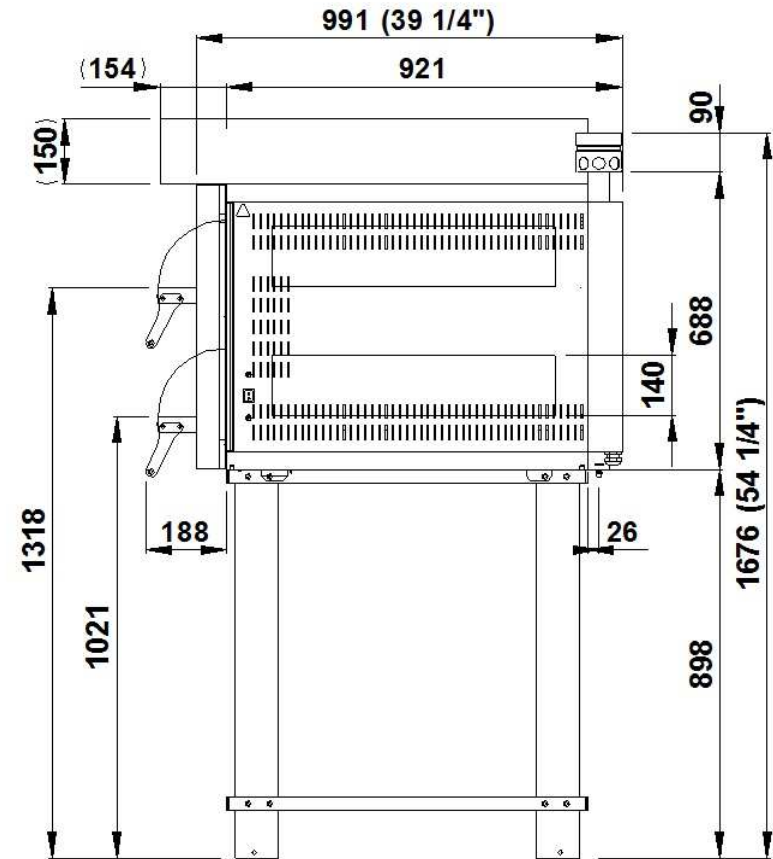

Masszeichnung

MORETTI Elektro-Pizzaofen iDeck D 60.60 DIGITAL

[Art. 493060060222]

TOP VIEW

REAR VIEW

RIGHT SIDE VIEW