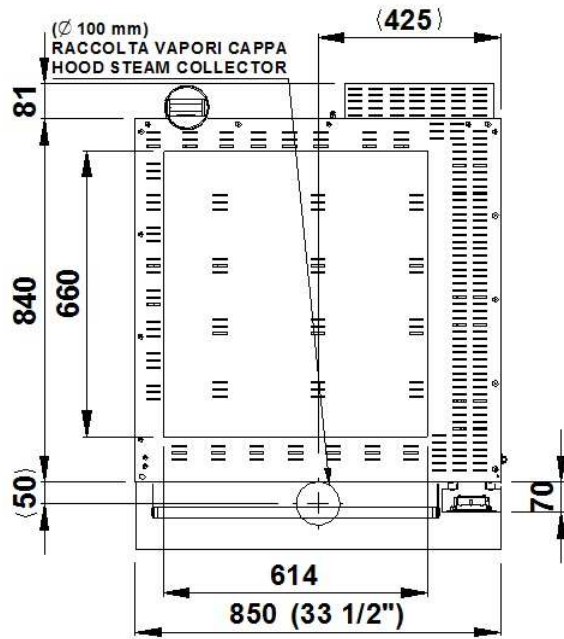

Masszeichnung

MORETTI Elektro-Pizzaofen iDeck D 60.60 DIGITAL

[Art. 493060060222]

TOP VIEW

REAR VIEW

RIGHT SIDE VIEW