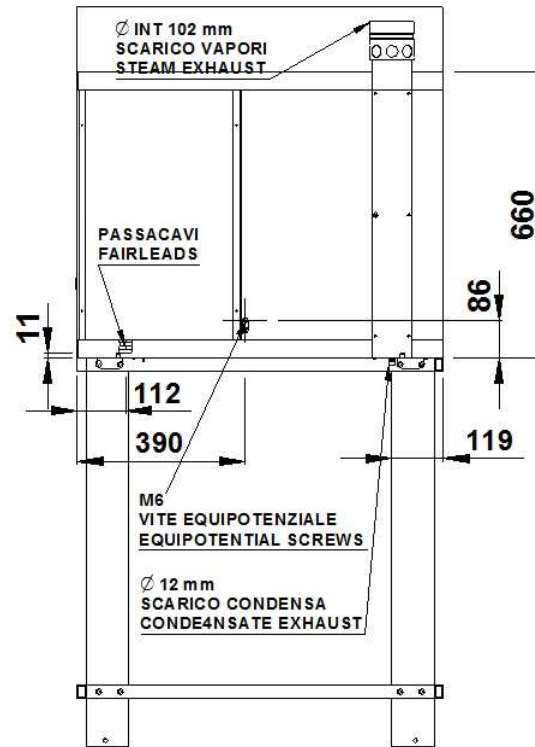

Masszeichnung

MORETTI Elektro-Pizzaofen iDeck D 60.60 DIGITAL

[Art. 493060060222]

TOP VIEW

REAR VIEW

RIGHT SIDE VIEW